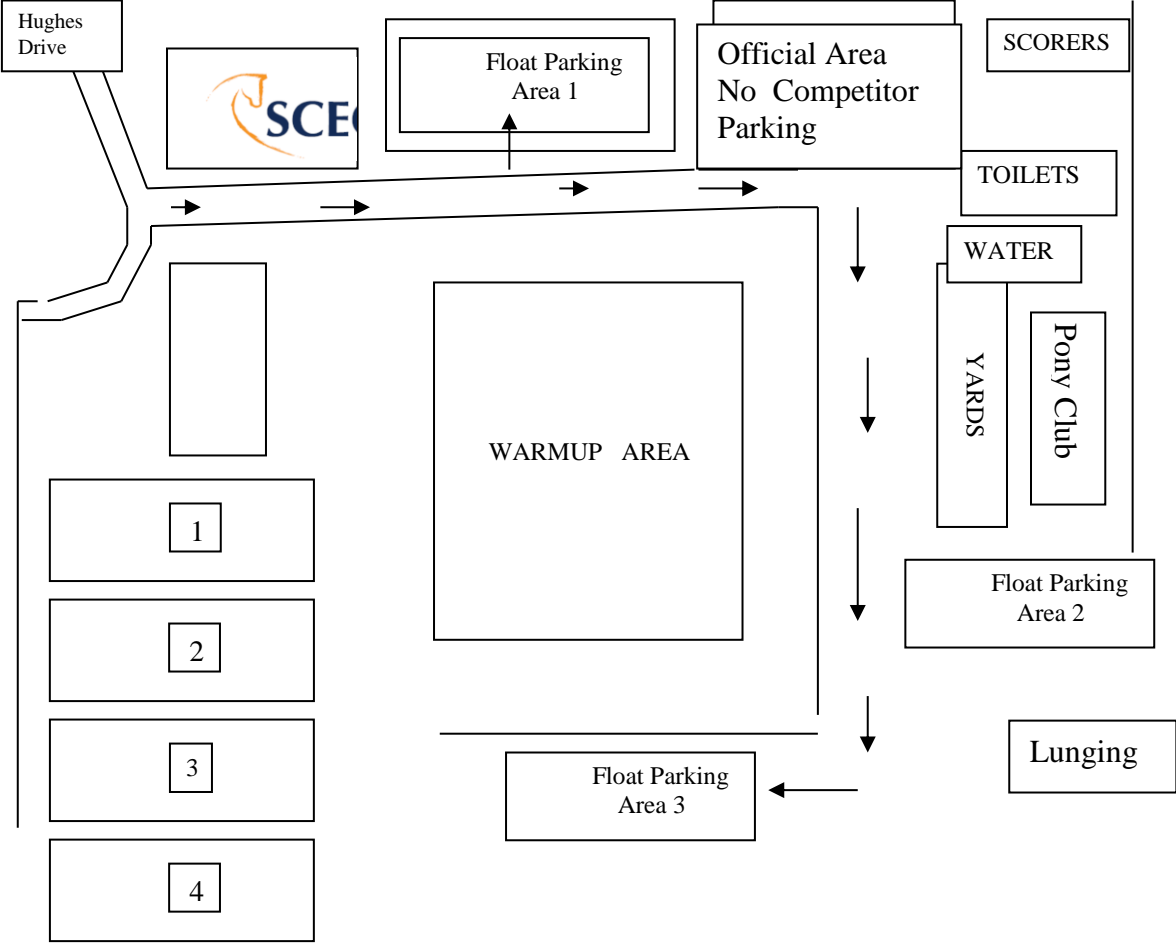

Technical Delegate: Frances Simmonds

CANTEEN will be available

RULES OF COMPETITION

South Coast Equestrian Club competitions will be run in accordance with the EA Dressage Competition Rules and Procedures (Jan 2018). Please pay particular reference to: