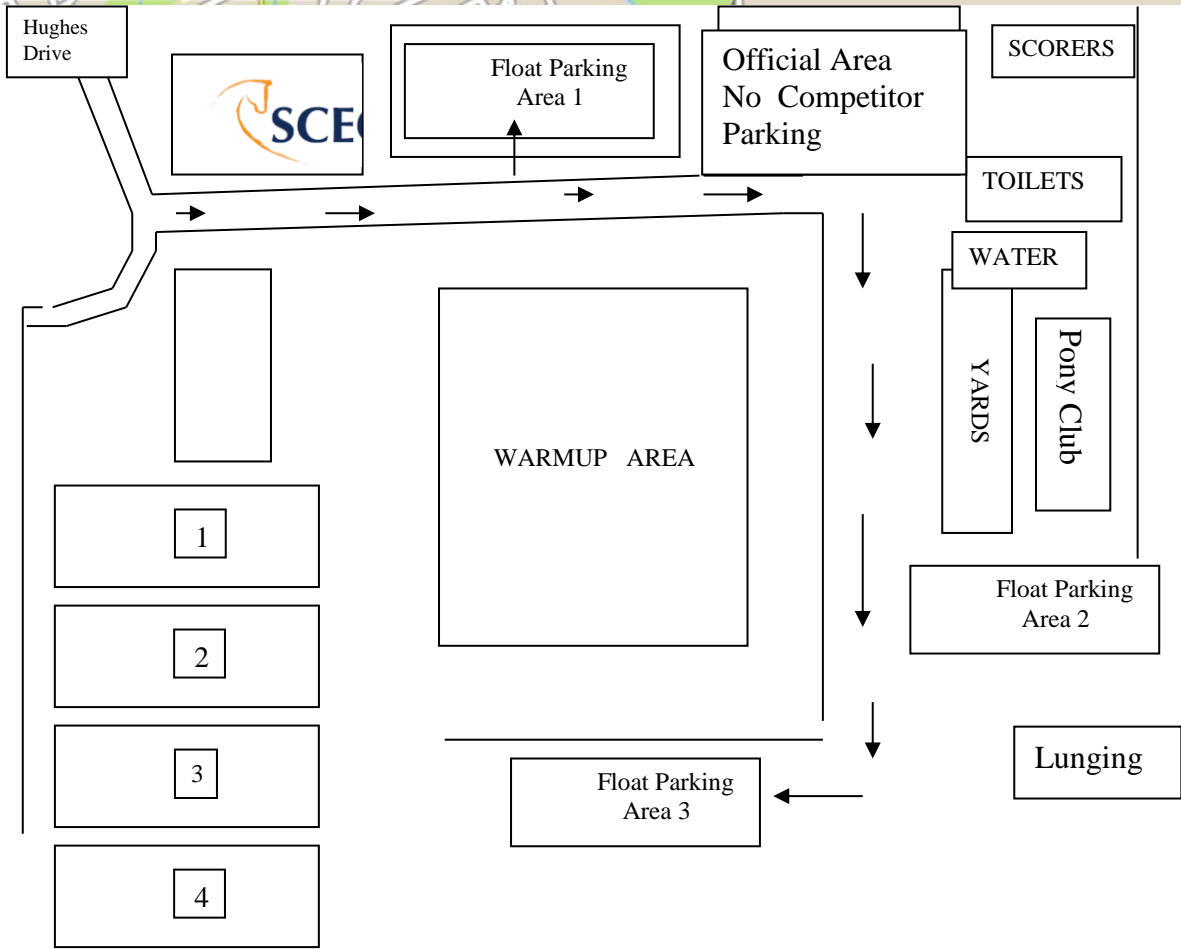

Technical Delegate: Frances Simmonds

CANTEEN will be available

RULES OF COMPETITION

South Coast Equestrian Club competitions will be run in accordance with the EA Dressage Competition Rules and Procedures (Jan 2018). Please pay particular reference to: