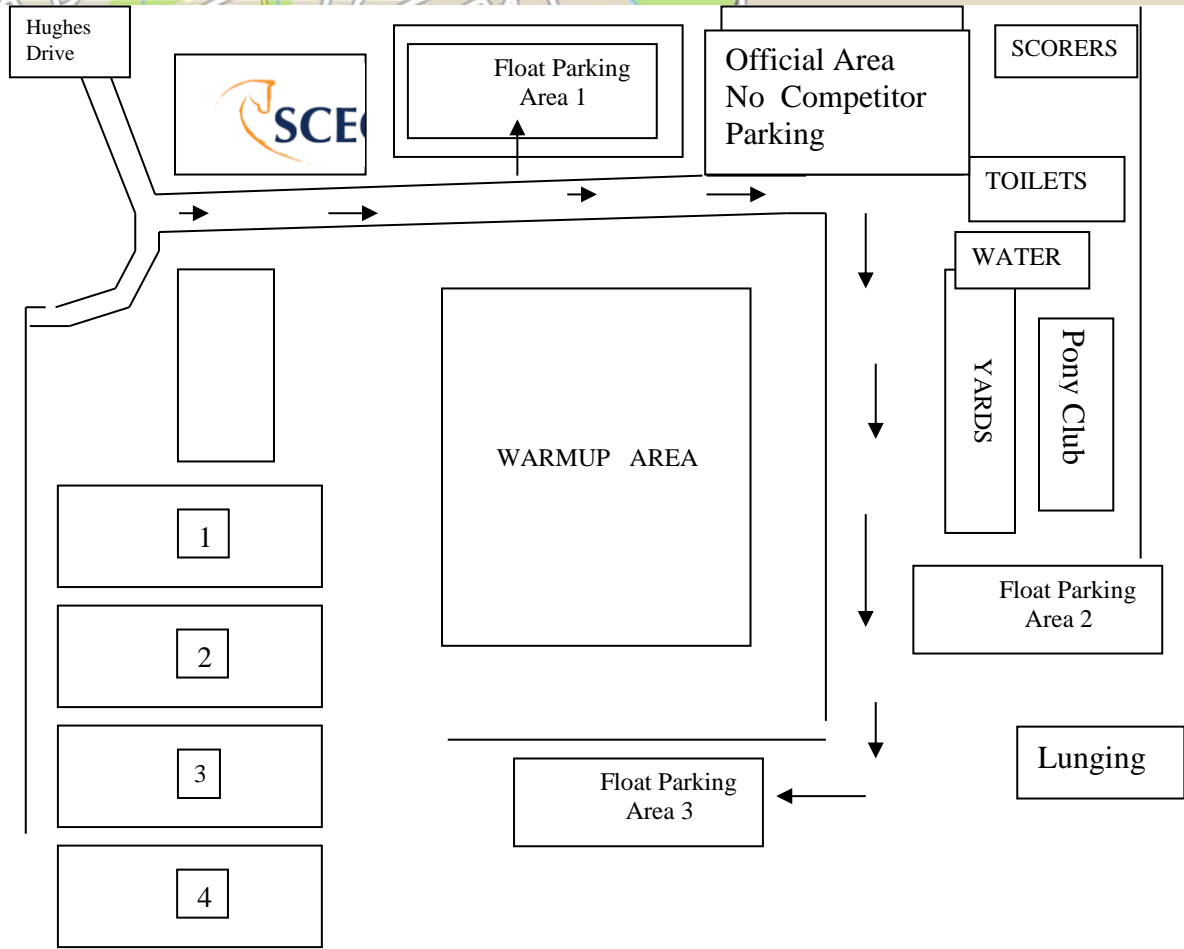

Technical Delegate: Frances Simmonds

CANTEEN will be available

RULES OF COMPETITION

South Coast Equestrian Club competitions will be run in accordance with the EA Dressage Competition Rules and Procedures (Jan 2017). Please pay particular reference to: