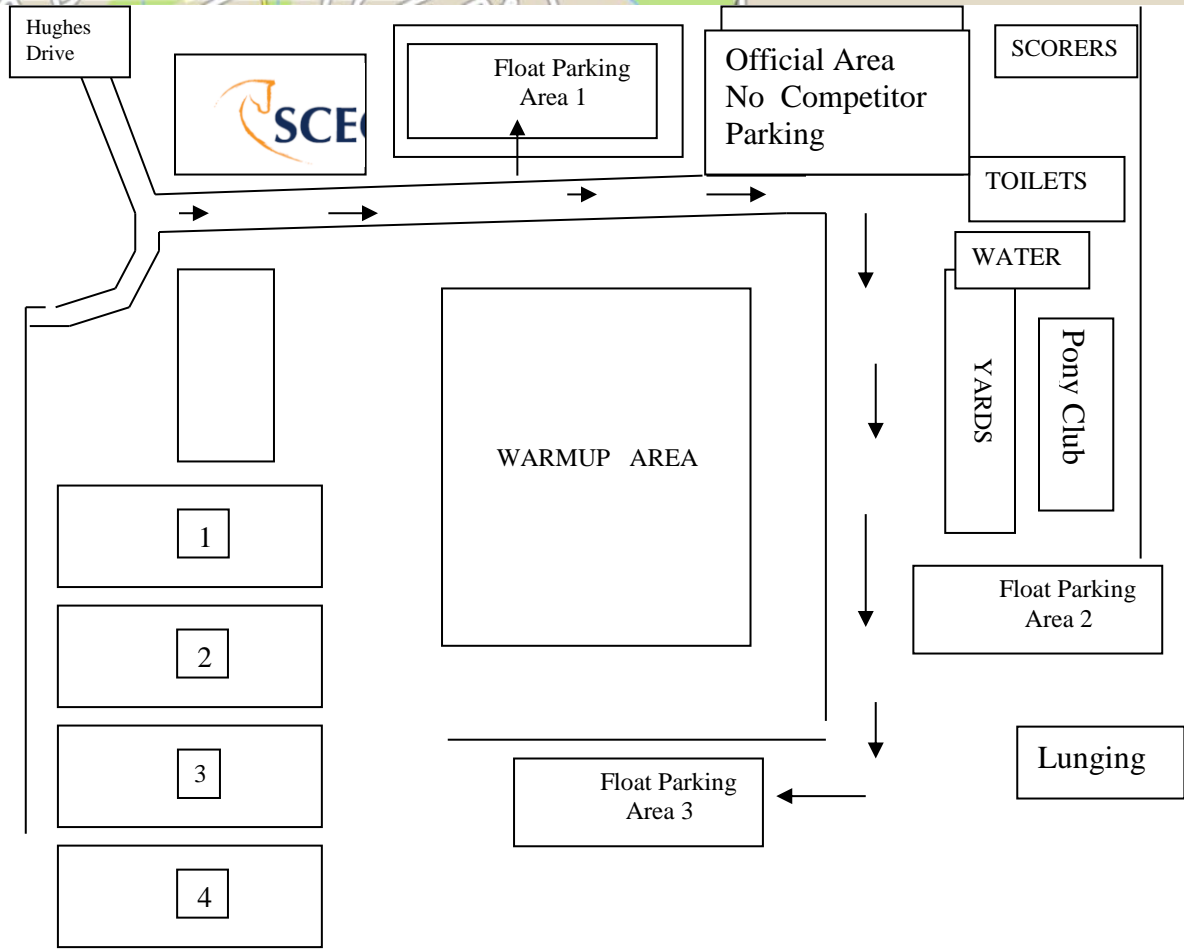

Technical Delegate: Frances Simmonds

CANTEEN will be available

RULES OF COMPETITION

South Coast Equestrian Club competitions will be run in accordance with the EA Dressage Competition Rules and Procedures (July 2016). Please pay particular reference to: