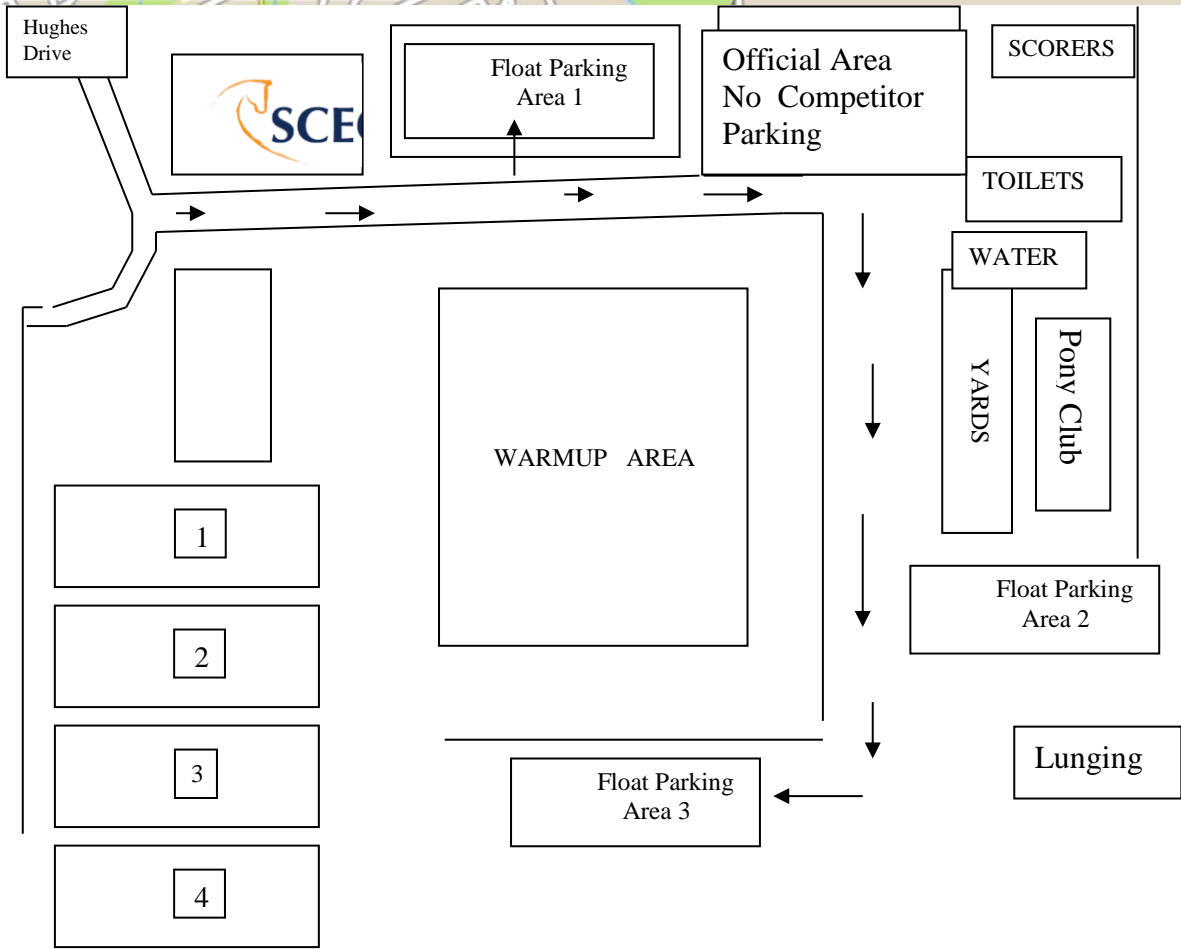

Technical Delegate: Frances Simmonds

CANTEEN will be available

RULES OF COMPETITION

South Coast Equestrian Club competitions will be run in accordance with the EA Dressage Competition Rules and Procedures (July 2016). Please pay particular reference to: