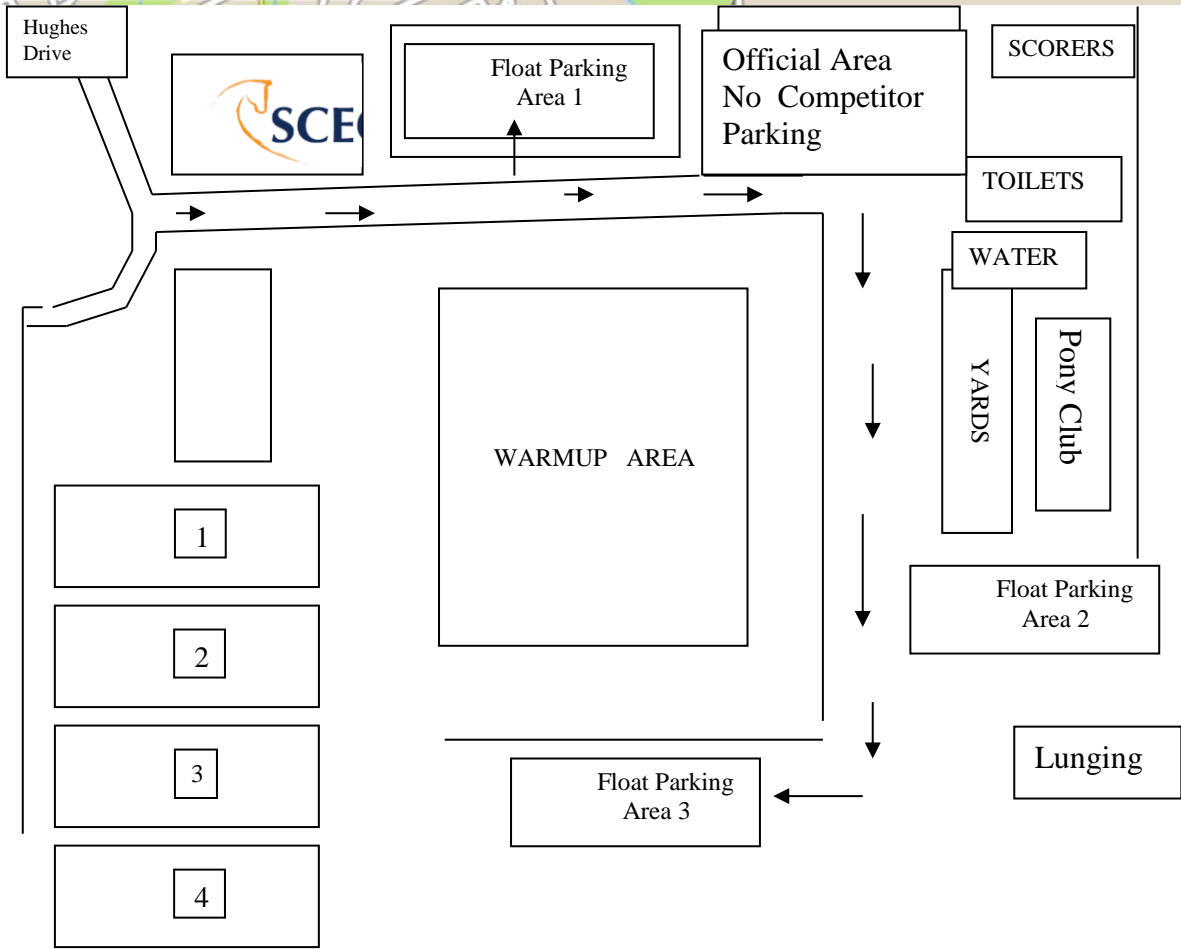

Ground Jury: Barb Vial, Marina Brand, Liz Pugh, Sue Lowe

Technical Delegate: Frances Simmonds

CANTEEN will be available

RULES OF COMPETITION

South Coast Equestrian Club competitions will be run in accordance with the EA Dressage Competition Rules and Procedures (Jan 2016). Please pay particular reference to: