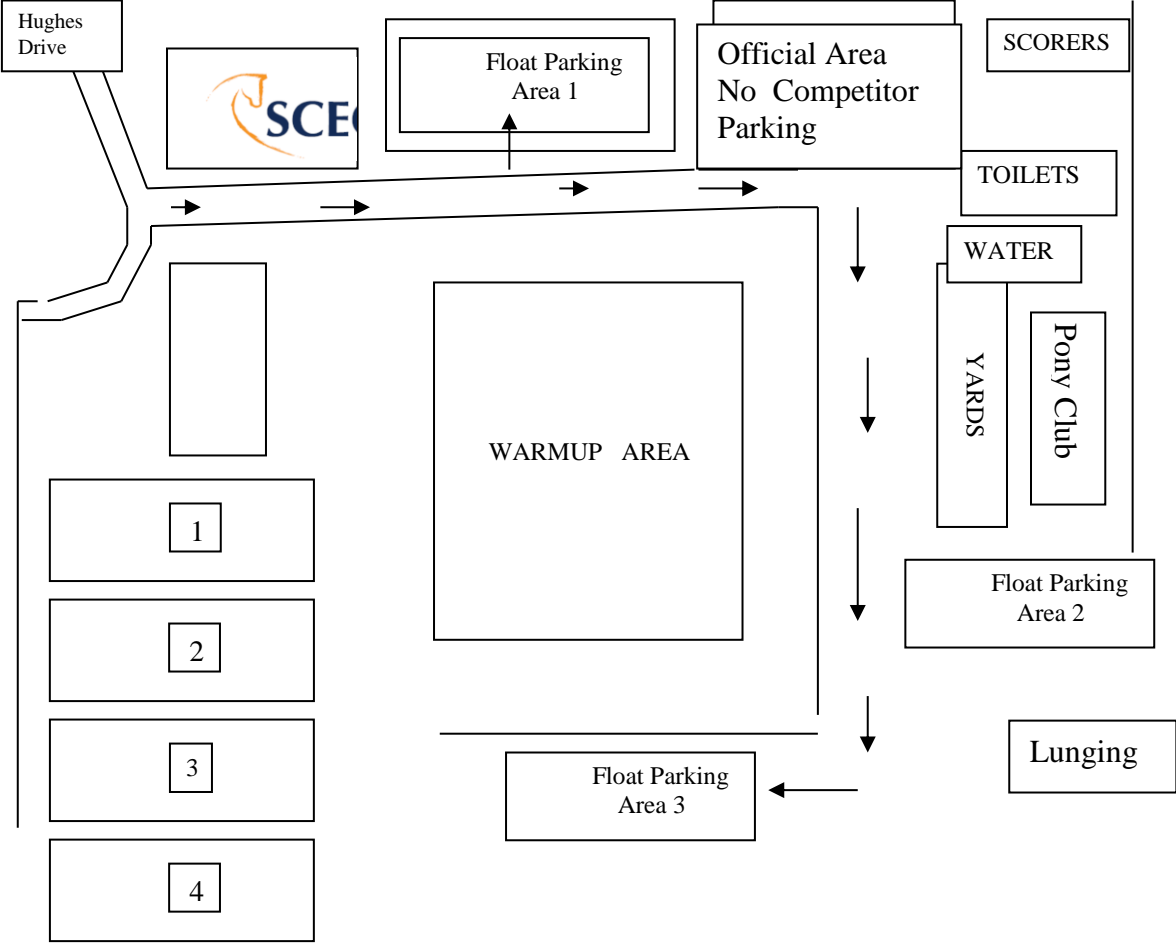

Technical Delegate: Frances Simmonds

CANTEEN will be available
MUGS AWAY will be there for all coffee addicts

RULES OF COMPETITION

South Coast Equestrian Club competitions will be run in accordance with the EA Dressage Competition Rules and Procedures (Jan 2016). Please pay particular reference to: