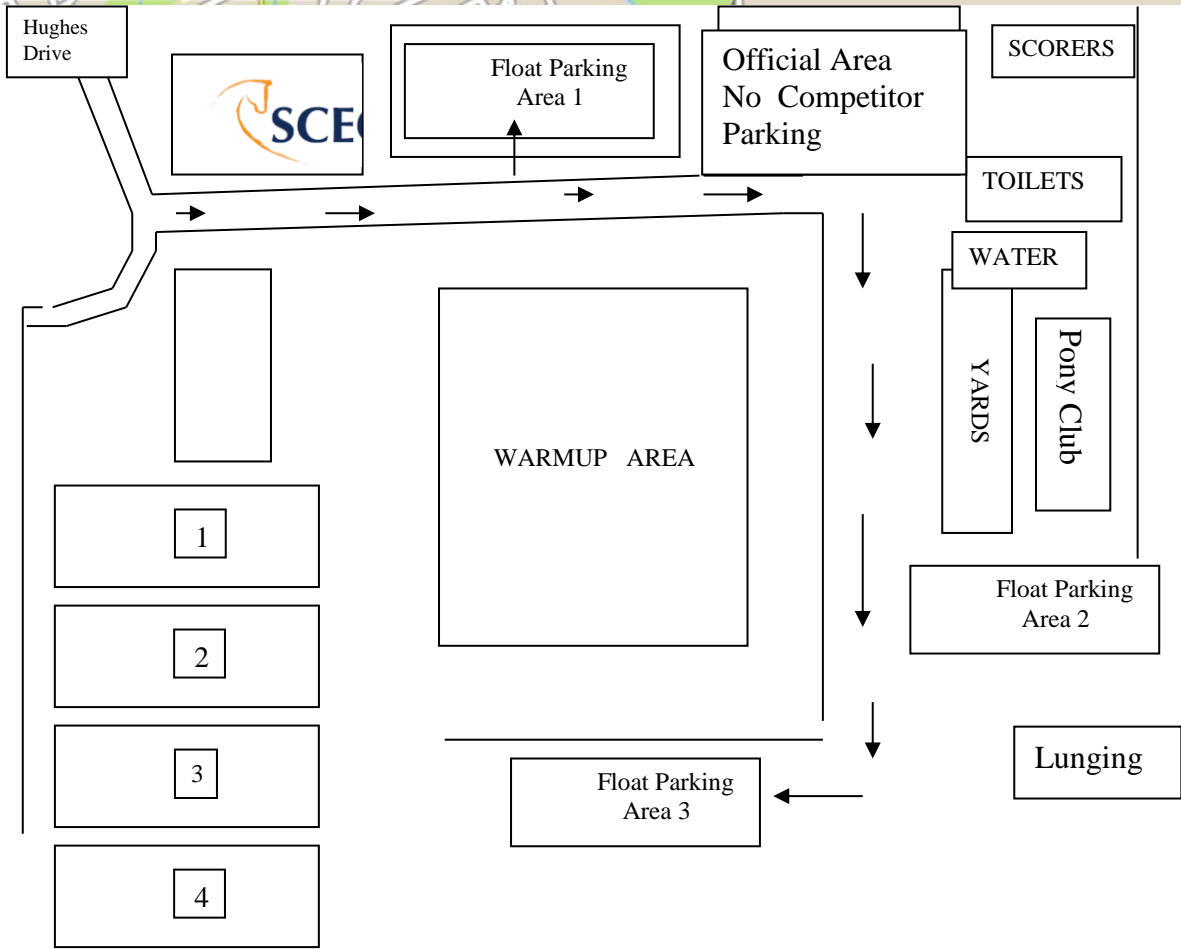

Technical Delegate: Frances Simmonds

CANTEEN will NOT be available
Cold Drinks Available from Gear Steward

RULES OF COMPETITION

South Coast Equestrian Club competitions will be run in accordance with the EA Dressage Competition Rules and Procedures (Aug 2015). Please pay particular reference to: