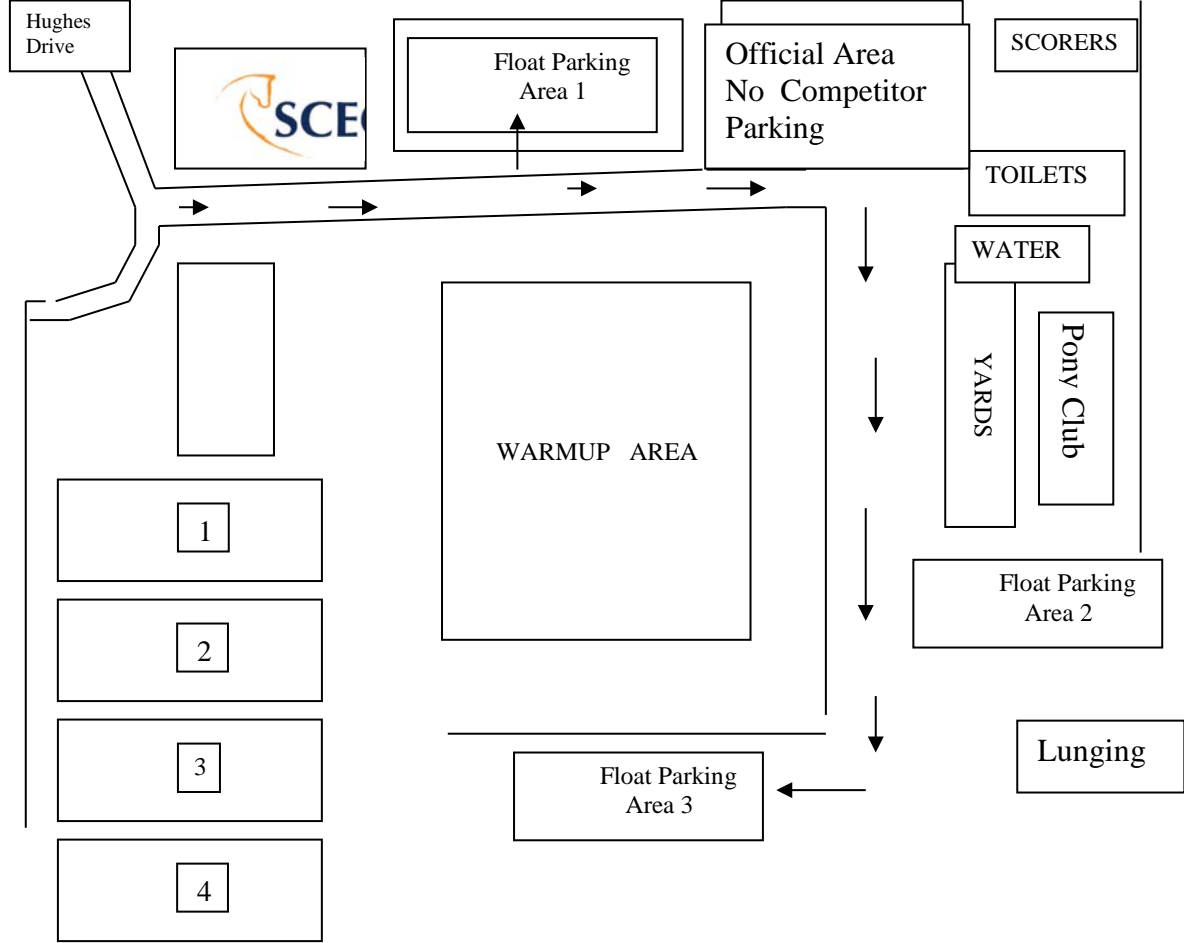

Technical Delegate: Frances Simmonds

CANTEEN will be available, hot & cold food

RULES OF COMPETITION

South Coast Equestrian Club competitions will be run in accordance with the EFA Dressage Competition Rules and Procedures (Feb 2014). Please pay particular reference to: