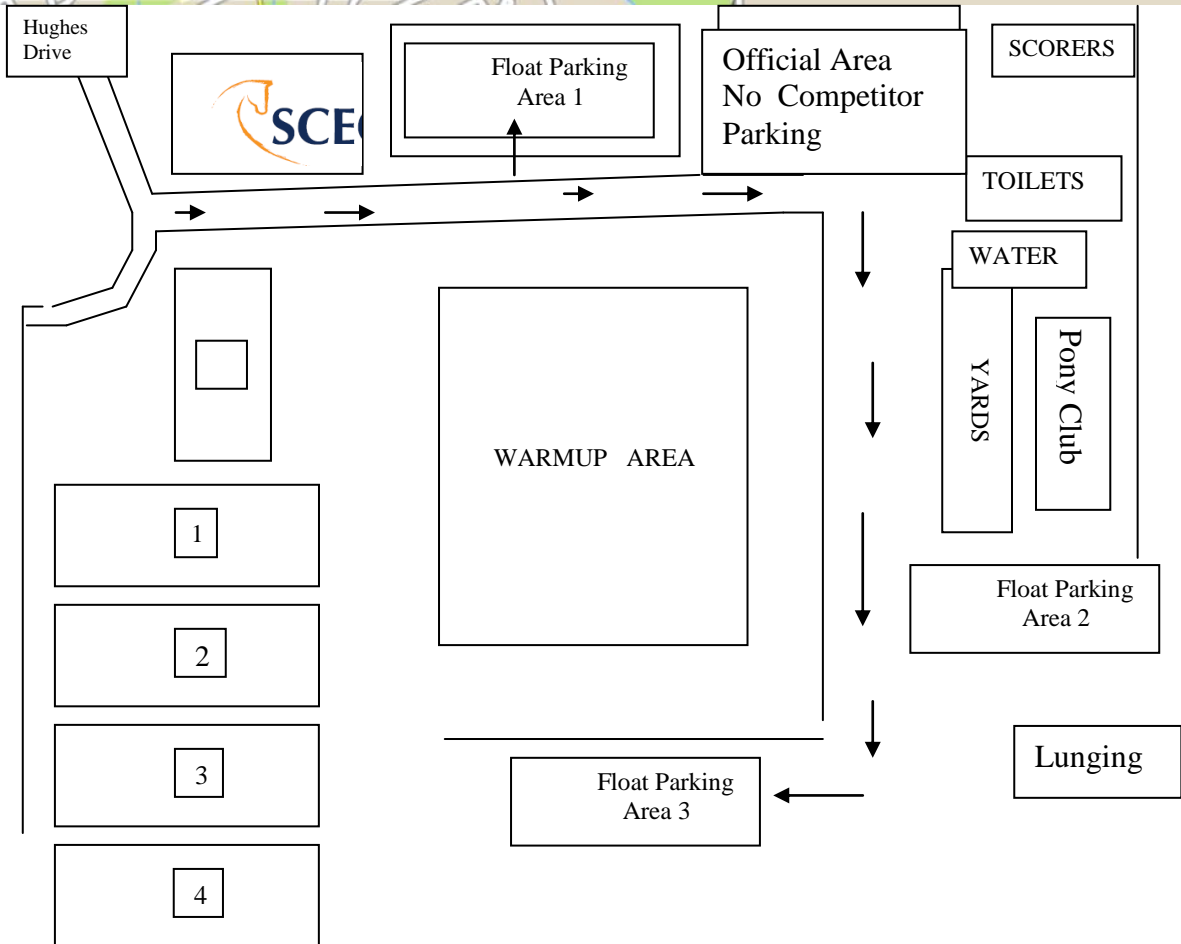

NO CANTEEN AVAILABLE

MUGS AWAY COFFEE VAN will be there

RULES OF COMPETITION

South Coast Equestrian Club competitions will be run in accordance with the EFA Dressage Competition Rules and Procedures (Jan 2011). Please pay particular reference to: