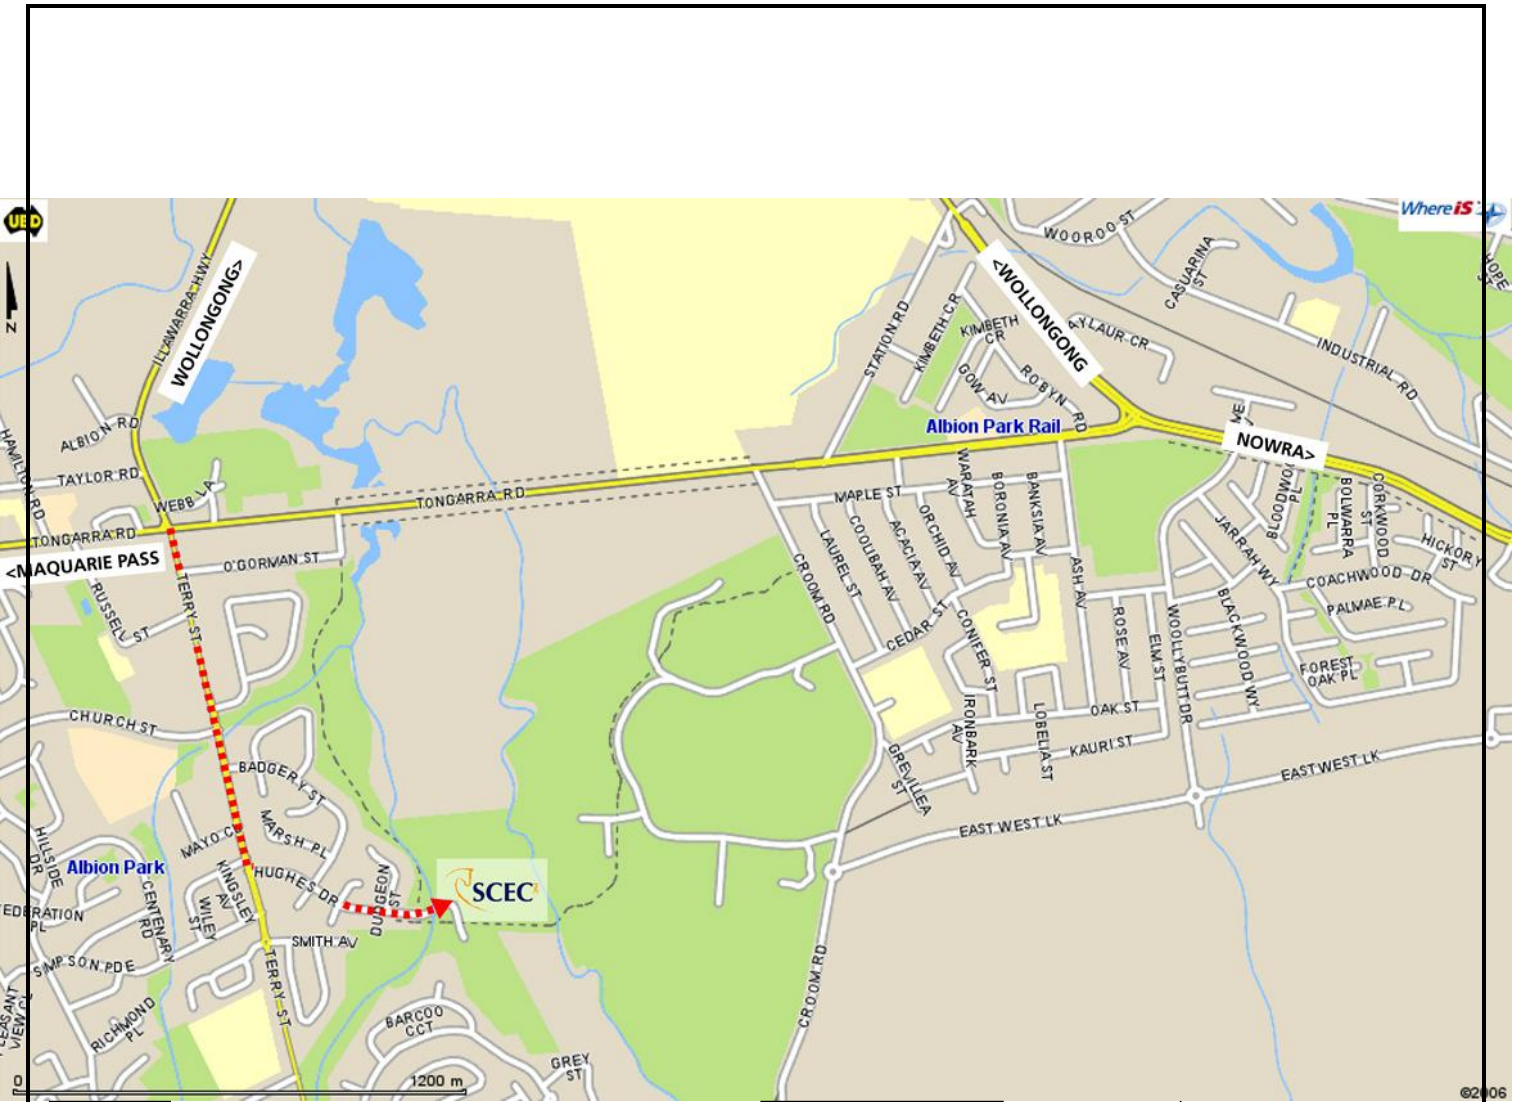

NO CANTEEN AVAILABLE

MUGS AWAY COFFEE VAN will be there

RULES OF COMPETITION

South Coast Equestrian Club competitions will be run in accordance with the EFA Dressage Competition Rules and Procedures (Jan 2011). Please pay particular reference to: