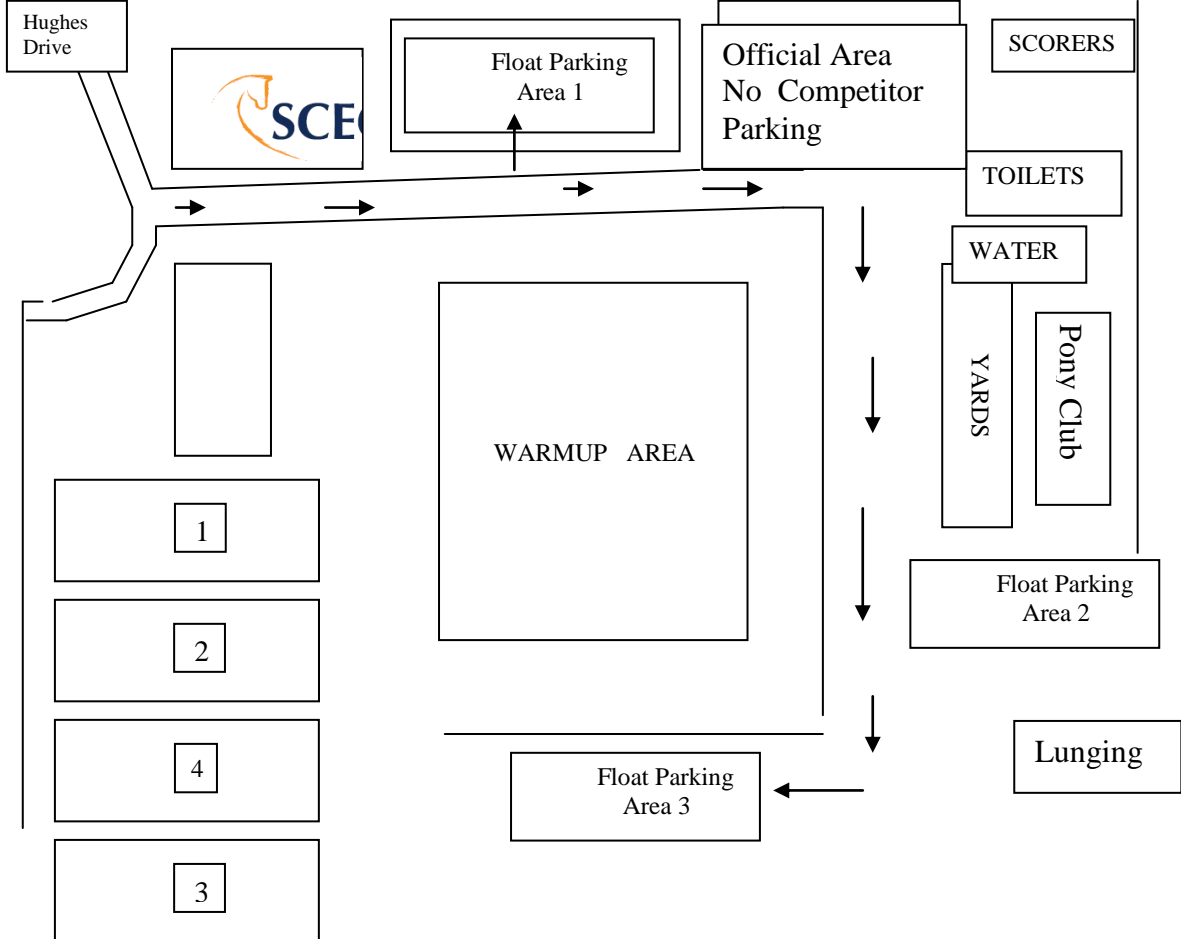

## **RULES OF COMPETITION**

South Coast Equestrian Club competitions will be run in accordance with the EFA Dressage Competition Rules and Procedures (Jan 2011). Please pay particular reference to:

- Horses may only compete in 2 consecutive levels – eg Prelim/Novice.
- Horses are restricted to 3 tests per day.
- Ponies must not exceed 149cm (with shoes, 148cm without shoes) and may compete in associate or Official Pony.
- Juniors can compete in Junior events until the end of the year they turn 16.
- Times will be strictly adhered to. Failure to report to the judge at the allocated time may result in elimination.
- Dress and footwear as per Section 2 EFA Rules.
- Riders under 18 must wear Australian Standards helmets. Riders over 18 – as per rule book Section 2.2.
- Whips must not exceed 1.2m. Gloves must be worn in all tests.
- Horses may only be ridden by the designated competitor on the day.