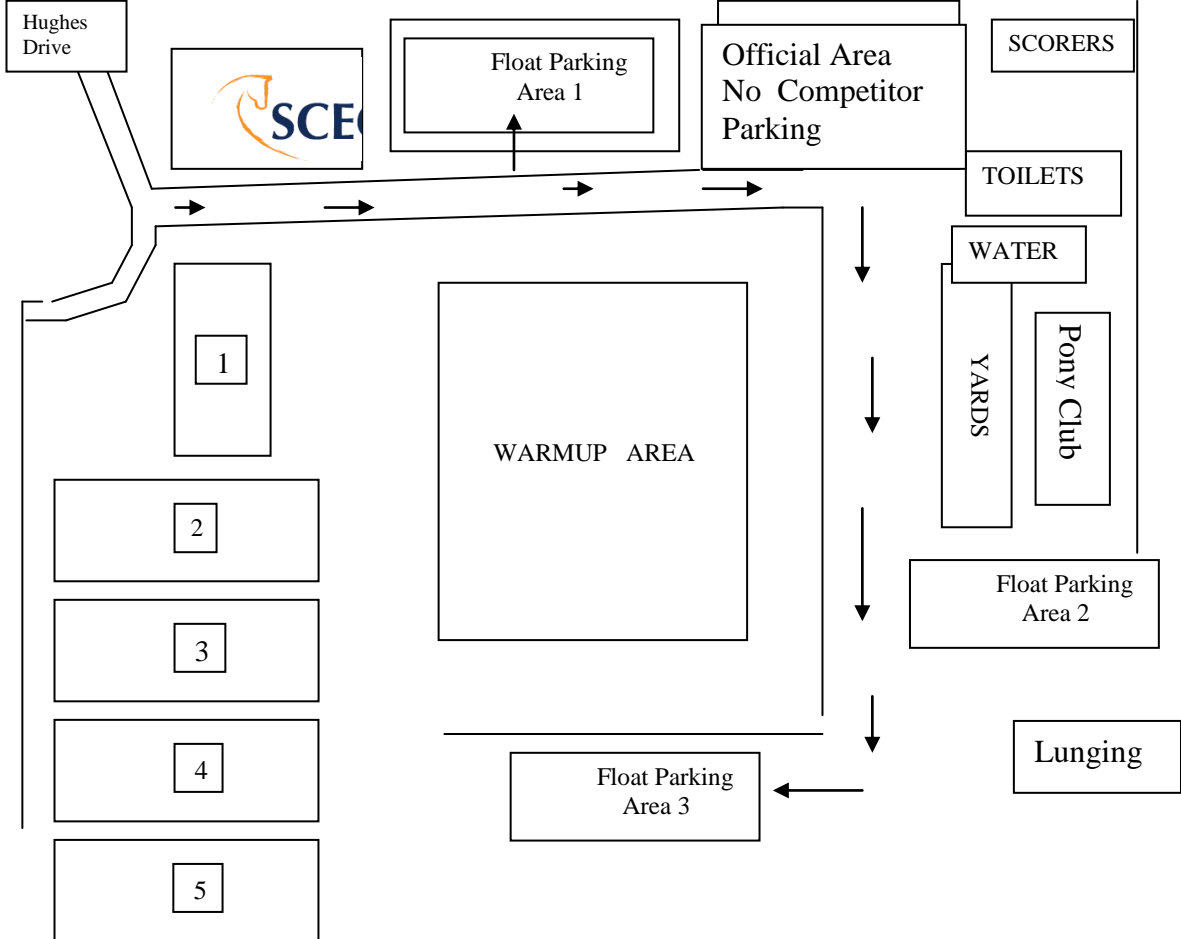

CANTEEN AVAILABLE
with Egg & Bacon Rolls, and other yummy things

COFFEE VAN & BELGIAN WAFFLE VAN will also be there

RULES OF COMPETITION

South Coast Equestrian Club competitions will be run in accordance with the EFA Dressage Competition Rules and Procedures (Jan 2008). Please pay particular reference to: