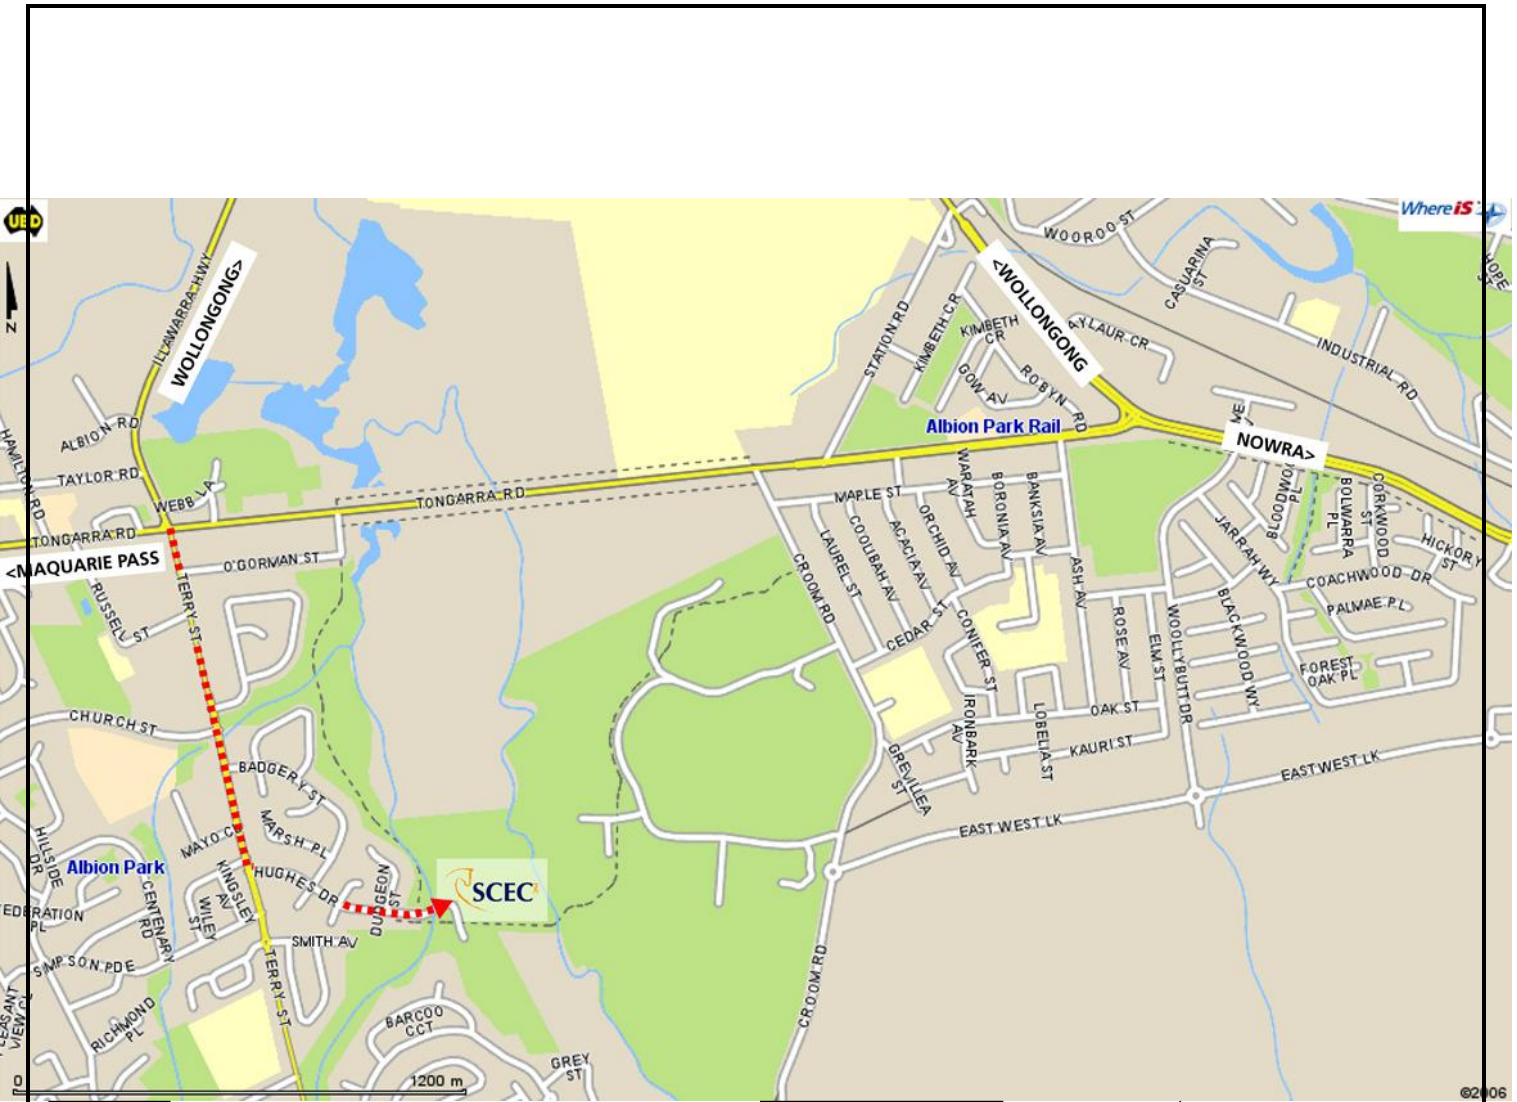

CANTEEN AVAILABLE
with Egg & Bacon Rolls, and other yummy things

COFFEE VAN & BELGIAN WAFFLE VAN will also be there

RULES OF COMPETITION

South Coast Equestrian Club competitions will be run in accordance with the EFA Dressage Competition Rules and Procedures (Jan 2008). Please pay particular reference to: