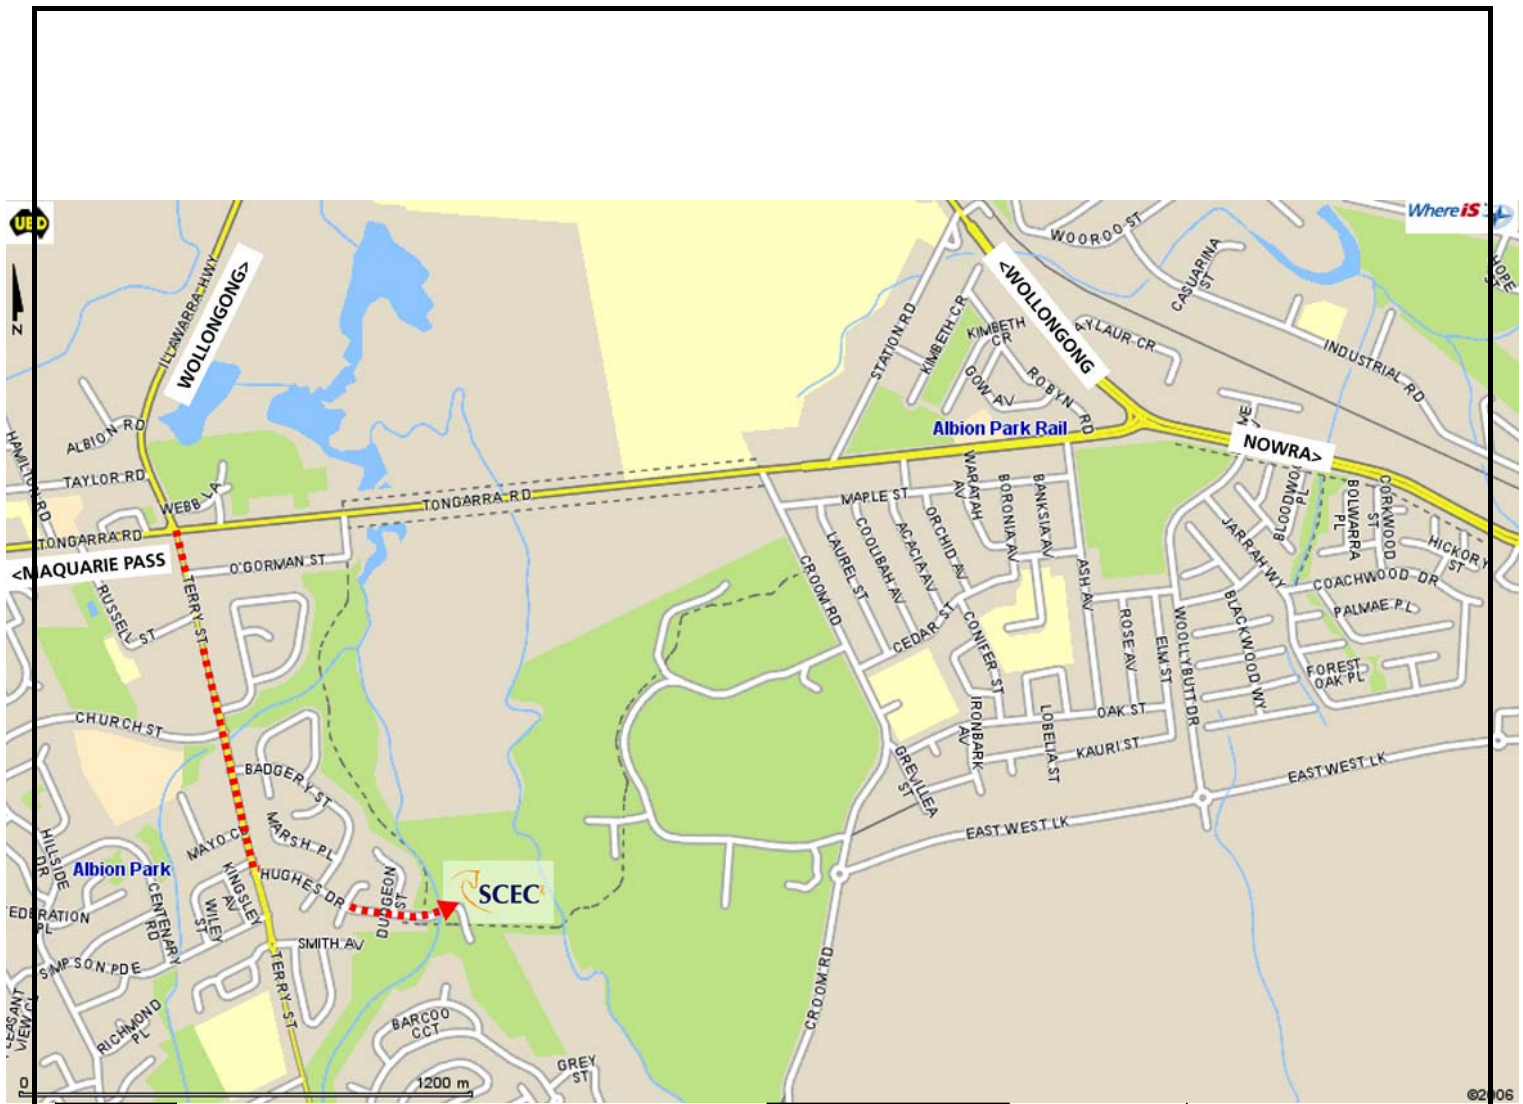

CANTEEN AVAILABLE
with Egg & Bacon Rolls, and other yummy things

MUGS AWAY ESPRESSO will also be there

RULES OF COMPETITION

South Coast Equestrian Club competitions will be run in accordance with the EFA Dressage Competition Rules and Procedures (Jan 2008). Please pay particular reference to: