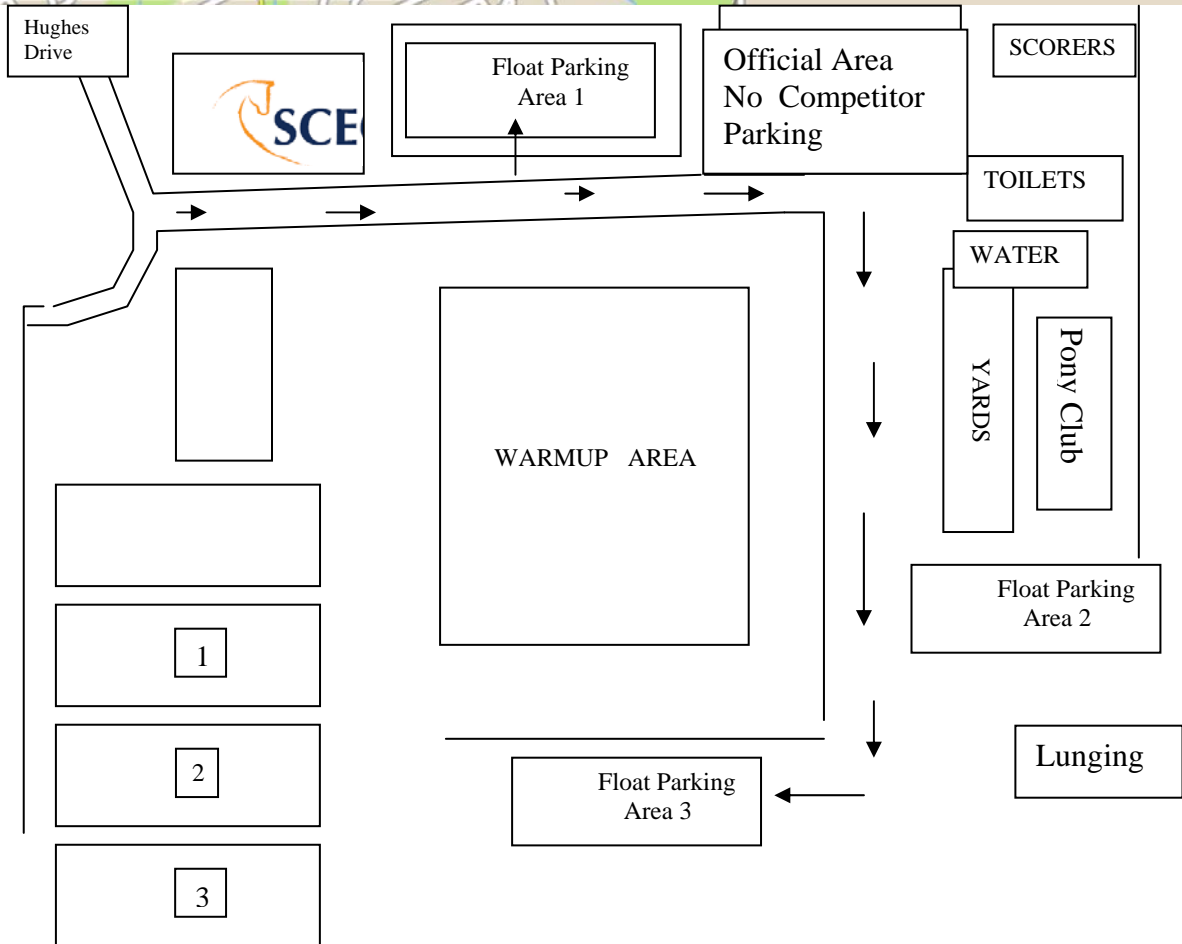

CANTEEN AVAILABLE
with Egg & Bacon Rolls, and other yummy things

MUGS AWAY ESPRESSO will also be there

RULES OF COMPETITION

South Coast Equestrian Club competitions will be run in accordance with the EFA Dressage Competition Rules and Procedures (Jan 2008). Please pay particular reference to: