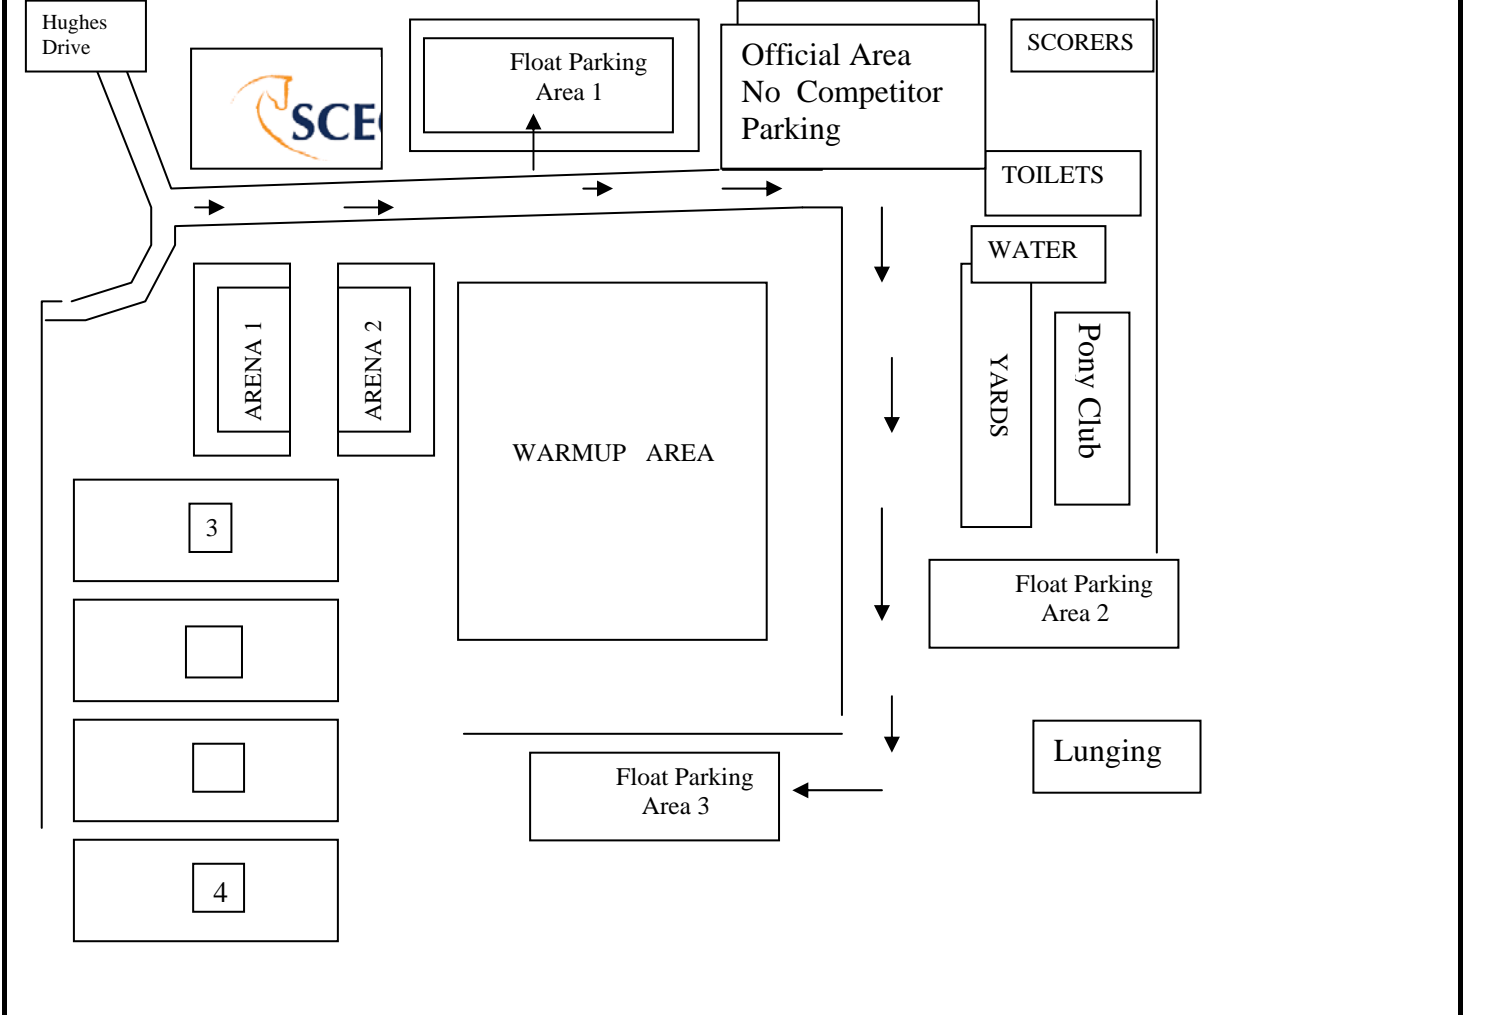

Ground Jury: Gisela Harding, Barb Vial, Ros Quist, Liz Pugh, Cheryl Beckett
Technical Delegate: Frances Simmonds

CANTEEN AVAILABLE
with Egg & Bacon Rolls, and other yummy things

MUGS AWAY ESPRESSO

RULES OF COMPETITION